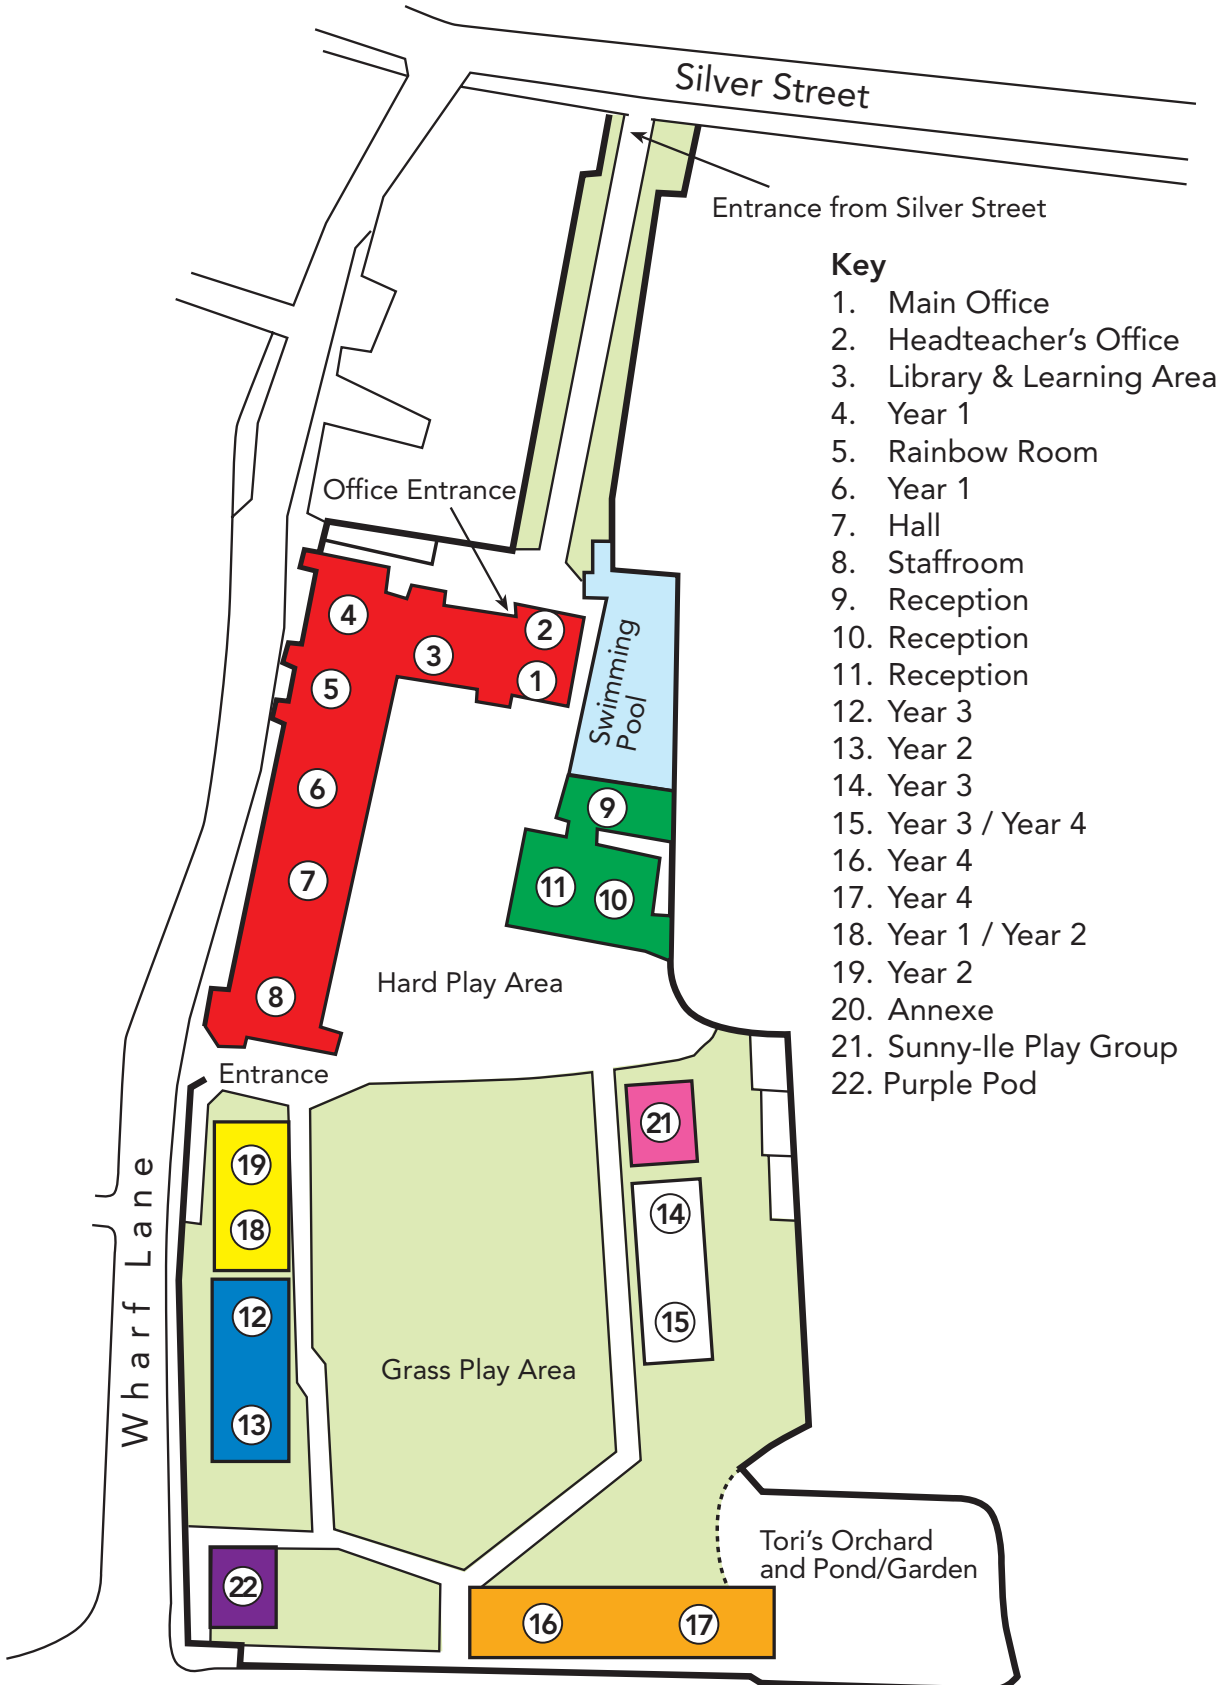

Greenfylde Church of England First School

Key

1. Main Office
2. Headteacher's Office
3. Library & Learning Area
4. Year 1
5. Rainbow Room
6. Year 1
7. Hall
8. Staffroom
9. Reception
10. Reception
11. Reception
12. Year 3
13. Year 2
14. Year 3
15. Year 3 / Year 4
16. Year 4
17. Year 4
18. Year 1 / Year 2
19. Year 2
20. Annexe
21. Sunny-Ile Play Group
22. Purple Pod